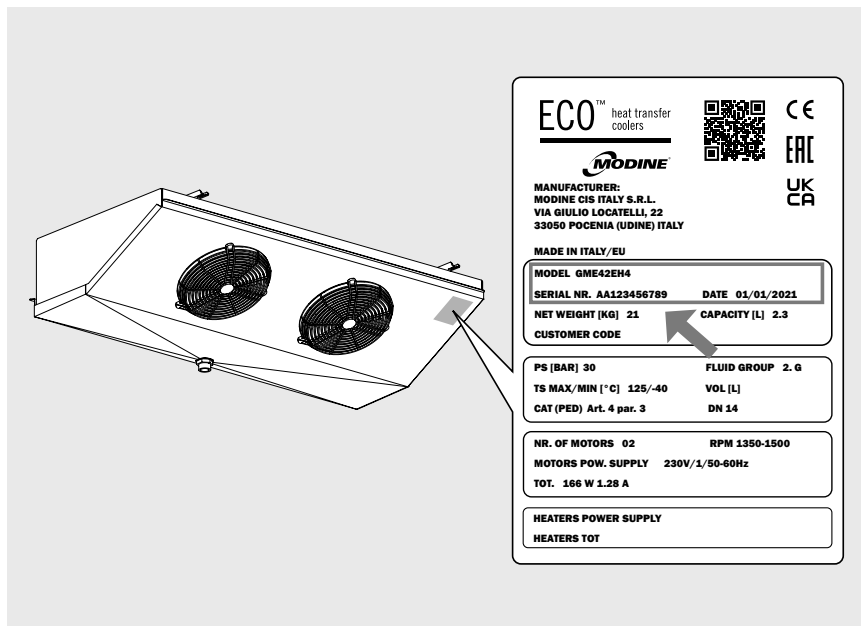

Construction and dimensional features

Model	GME	41GH4	41EH4	41FL7	42GH4	42EH4	-	42FL7	43GH4	43EH4	43FL7	44GH4	44EH4	44FL7
		41GL7	41EL7	-	42GL7	-	42EL7	-	-	43EL7	-	-	44EL7	-
Motorfans	n° x Ø mm	1x250	1x250	1x250	2x250	2x250	2x250	2x250	3x250	3x250	3x250	4x250	4x250	4x250
Dimensions	A	782	782	782	1232	1232	1232	1232	1682	1682	1682	2132	2132	2132
	B	739	739	739	1189	1189	1189	1189	1639	1639	1639	2089	2089	2089
	C	475	475	475	925	925	925	925	1375	1375	1375	1825	1825	1825
	D	451	451	451	901	901	901	901	1351	1351	1351	1801	1801	1801
Coil connections	In (mm)	12	12	12	12	12	12	12	12	12	12	12	12	12
	Out (mm)	16	16	16	16	16	22	22	16	22	22	22	22	22
Drain connection	Ø (GAS)	1"	1"	1"	1"	1"	1"	1"	1"	1"	1"	1"	1"	1"
Net weight	kg	12	13	13	19	21	20	21	25	27	28	32	35	35

Use thermostatic valve with external pressure equalizer

Wiring diagrams

Motor-fan connection diagram

Important. The motors are equipped with inner thermal protection with automatic reconnection. Before using motor speed control systems verify the compatibility with the motors. Non compatible systems may damage motors or increase noise level; Modine will not be responsible for model performance with speed control systems. For fans equipped with thermal contacts (TK), these must be connected to the control circuit. For models supplied with wiring in a junction box, remove the cover to make the connection.