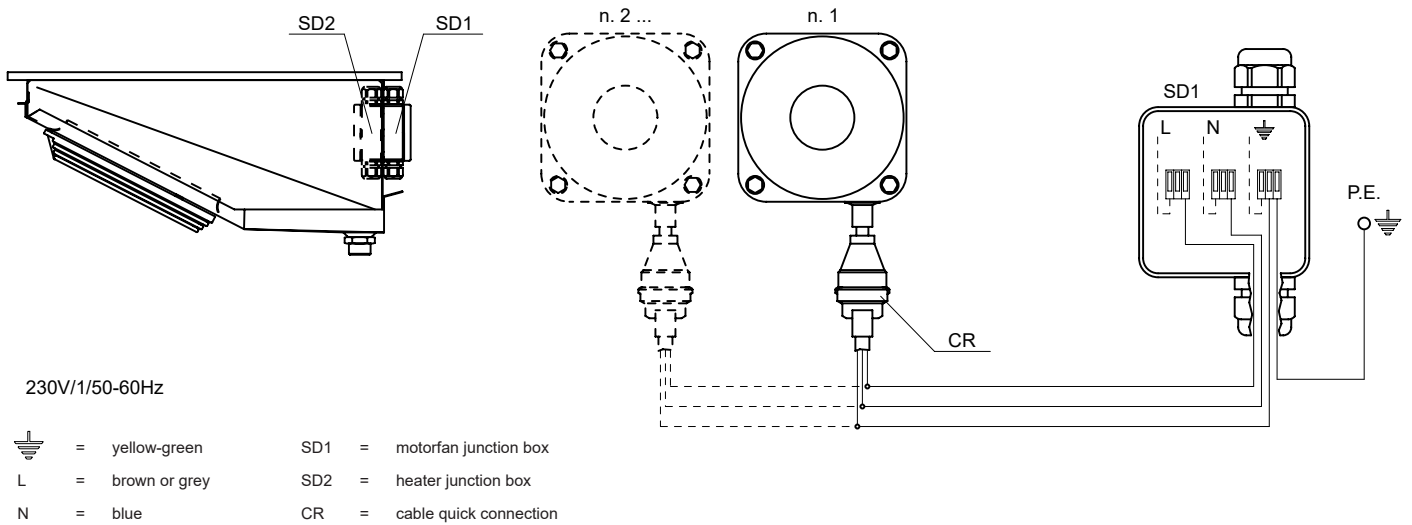

Wiring diagrams

Motor-fan connection diagram

Important. The motors are equipped with inner thermal protection with automatic reconnection. Before using motor speed control systems verify the compatibility with the motors. Non compatible systems may damage motors or increase noise level; Modine will not be responsible for model performance with speed control systems. For fans equipped with thermal contacts (TK), these must be connected to the control circuit. For models supplied with wiring in a junction box, remove the cover to make the connection.

Model	GME	41GH4	41FL7	42GH4	42FL7	43GH4	43FL7	44GH4	44FL7	
		41GL7	-	42GL7	-	-	-	-	-	-
		41EH4	-	42EH4	-	43EH4	-	44EH4	-	
		41EL7	-	42EL7	-	43EL7	-	44EL7	-	
Motorfans	n° x Ø mm	1x250		2x250		3x250		4x250		
Frequency	Hz	50	60	50	60	50	60	50	60	
Electrical consumption	A	0.64	0.64	1.28	1.28	1.92	1.92	2.56	2.56	
	W	83	83	166	166	249	249	332	332	
RPM		1350	1500	1350	1500	1350	1500	1350	1500	

Notes

Modine CIS Italy S.r.l.
33050 Pocenia - Udine - Italy
Via Giulio Locatelli, 22
Tel. +39 0432.772.001
Fax +39 0432.779.594
www.modine.com

Link to user manuals:

<https://www.modinecoolers.com/documents/>