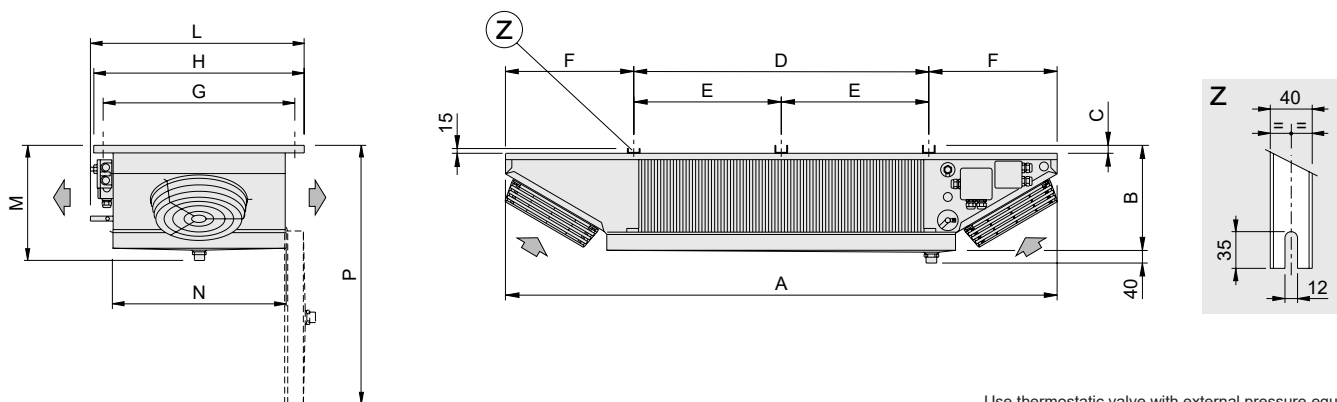

Construction and dimensional features

Model	GLE	21EM5	22EM5	23EM5	34EM5	34FM5
Motorfans	n° x Ø mm	2x250	2x250	2x250	2x315	2x315
Dimensions	A	1752	2202	2651	3231	3231
	B	335	335	347	347	347
	C	28	28	40	40	40
	D	930	1380	1830	2280	2280
	E	-	-	915	1140	1140
	F	405	405	405	475	475
	G	620	620	620	737	737
	H	678	678	678	795	795
	L	695	695	695	810	810
	M	375	375	387	387	387
Coil connections	In (mm)	12	16	16	16	16
	Out (mm)	16	22	22	28	28
Drain connection	Ø (GAS)	1"	1"	1"	1"	1"
Net weight	kg	34	40	50	65	72

SD1 - Motorfan junction box

Ø250 fan diameter unit

Ø315 fan diameter unit

- = yellow-green
- L = brown
- N = blue
- CR = cable quick connection
- SD1 = motorfan junction box

- = yellow-green
- L = brown
- N = blue
- SD1 = motorfan junction box