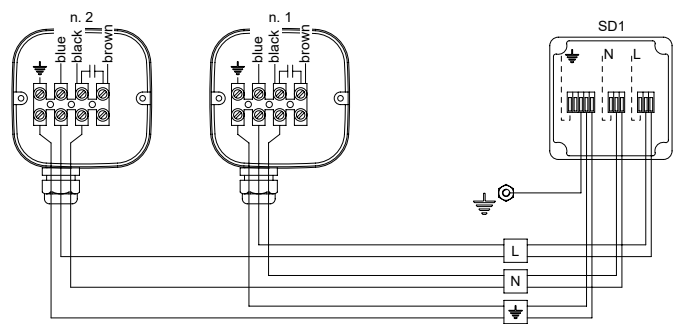

Wiring diagrams

Motor-fan connection diagram

Important. The motors are equipped with inner thermal protection with automatic reconnection. Before using motor speed control systems verify the compatibility with the motors. Non compatible systems may damage motors or increase noise level; Modine will not be responsible for model performance with speed control systems. For fans equipped with thermal contacts (TK), these must be connected to the control circuit. For models supplied with wiring in a junction box, remove the cover to make the connection.

Model	GLE	21EM5		22EM5		23EM5		34EM5		34FM5	
Motorfans	n° x Ø mm	2x250		2x250		2x250		2x315		2x315	
Frequency	Hz	50	60	50	60	50	60	50	60	50	60
Electrical consumption	A	1.32	1.32	1.32	1.32	1.32	1.32	0.86	1.16	0.86	1.16
	W	190	190	190	190	190	190	192	260	192	260
RPM		1300	1400	1300	1400	1300	1400	1340	1490	1340	1490

SD1 - Motorfan junction box

Ø250 fan diameter unit

Ø315 fan diameter unit

- = yellow-green
- L = brown
- N = blue
- CR = cable quick connection
- SD1 = motorfan junction box

- = yellow-green
- L = brown
- N = blue
- SD1 = motorfan junction box