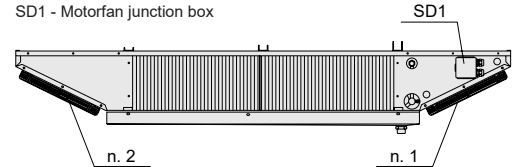

Construction and dimensional features

Model	GLE	21EM5	22EM5	23EM5	34EM5	34FM5
Motorfans	n° x Ø mm	2x250	2x250	2x250	2x315	2x315
Dimensions	A	1752	2202	2651	3231	3231
	B	335	335	347	347	347
	C	28	28	40	40	40
	D	930	1380	1830	2280	2280
	E	-	-	915	1140	1140
	F	405	405	405	475	475
	G	620	620	620	737	737
	H	678	678	678	795	795
	L	695	695	695	810	810
	M	375	375	387	387	387
Coil connections	In (mm)	12	16	16	16	16
	Out (mm)	16	22	22	28	28
Drain connection	Ø (GAS)	1"	1"	1"	1"	1"
Net weight	kg	34	40	50	65	72

Wiring diagrams

Motor-fan connection diagram

Important. The motors are equipped with inner thermal protection with automatic reconnection. Before using motor speed control systems verify the compatibility with the motors. Non compatible systems may damage motors or increase noise level; Modine will not be responsible for model performance with speed control systems. For fans equipped with thermal contacts (TK), these must be connected to the control circuit. For models supplied with wiring in a junction box, remove the cover to make the connection.

SD1 - Motorfan junction box

Ø250 fan diameter unit

Ø315 fan diameter unit

- = yellow-green
- L = brown
- N = blue
- CR = cable quick connection
- SD1 = motorfan junction box

- = yellow-green
- L = brown
- N = blue
- SD1 = motorfan junction box