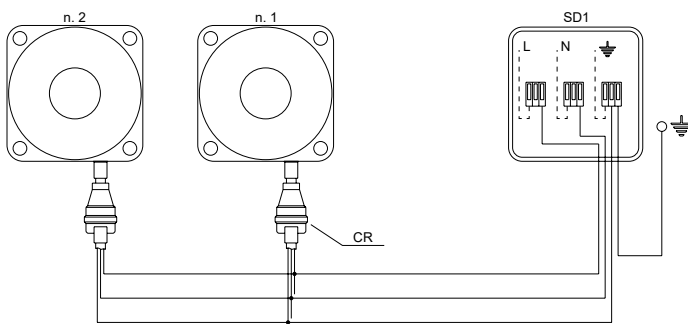

Wiring diagrams

Motor-fan connection diagram

Important. The motors are equipped with inner thermal protection with automatic reconnection. Before using motor speed control systems verify the compatibility with the motors. Non compatible systems may damage motors or increase noise level; Modine will not be responsible for model performance with speed control systems. For fans equipped with thermal contacts (TK), these must be connected to the control circuit. For models supplied with wiring in a junction box, remove the cover to make the connection.

SD1 - Motorfan junction box

Ø250 fan diameter unit

Ø315 fan diameter unit

- = yellow-green
- L = brown
- N = blue
- CR = cable quick connection
- SD1 = motorfan junction box

- = yellow-green
- L = brown
- N = blue
- SD1 = motorfan junction box